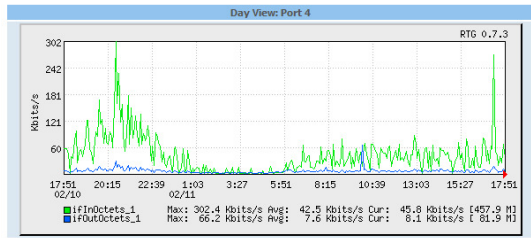

### FULLY REDUNDANT NETWORK

A carrier neutral network is important when choosing a colocation solution for your mission critical systems. If a provider fails, traffic is automatically re-routed over the next available path keeping your systems online and available to your customers with a 99.99% guarantee. Carriers currently include AT&T, Level3, and Savvis.

Description	System	Port	Status	Traffic Total	Traffic Limit	95th Percentile	Cost
igloo.icelab.net	sw1	4	active	67 GB	100 GB	2.78	\$ 0